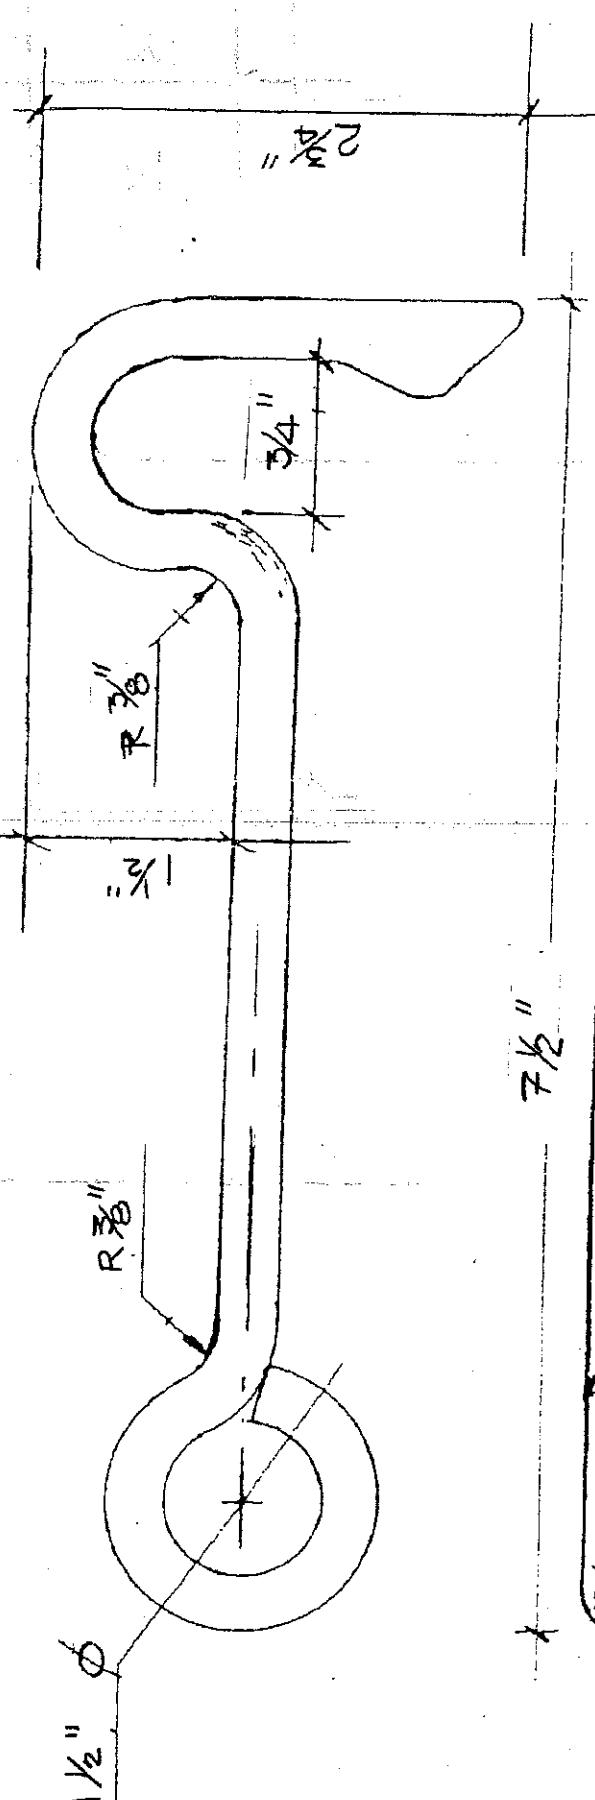

FARM GATE HOOK

SCALE APPROX 1:1

FARM GATE HOOK, MATERIAL: 3/8 ϕ A 36

golborman
2006