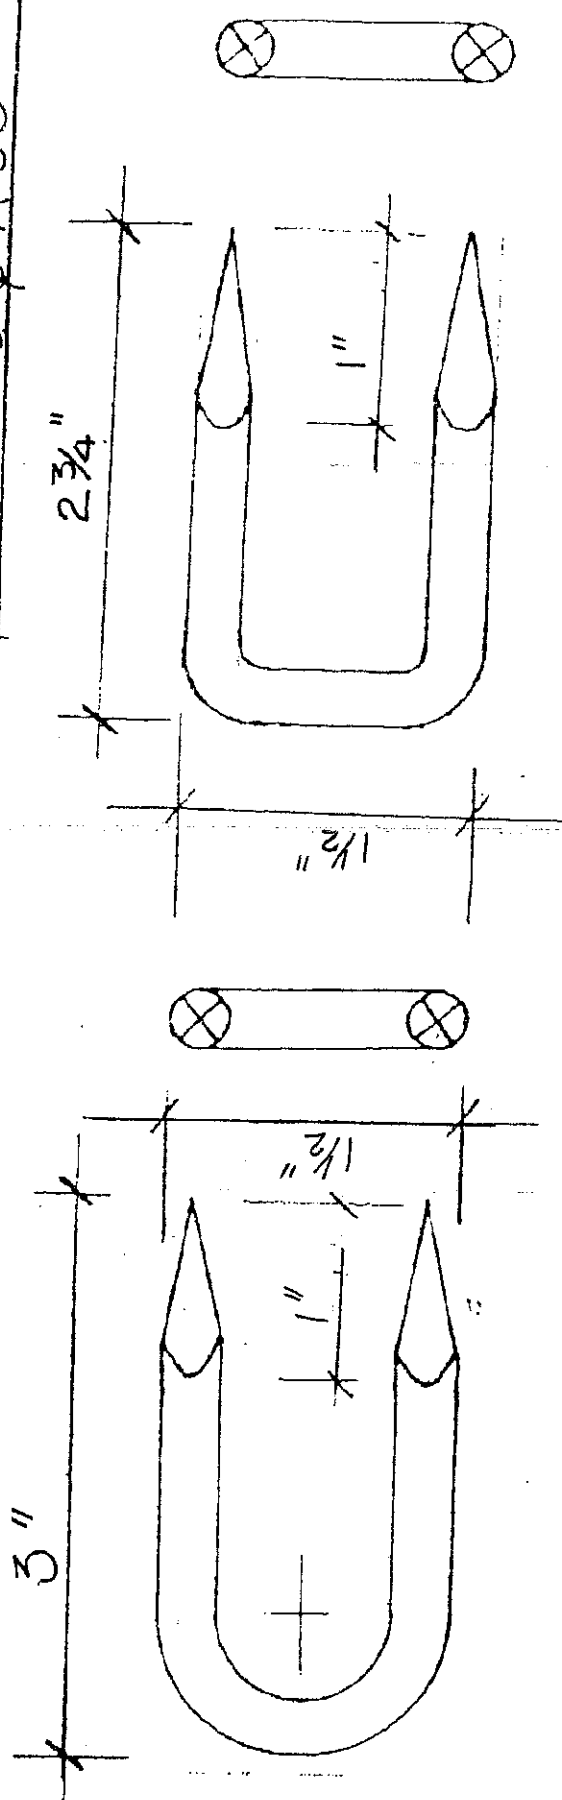

FARM GATE HOOK

SCALE APPROX 1:1

FARM GATE HOOK, MATERIAL: 3/8 ϕ A 36

golborman
2006